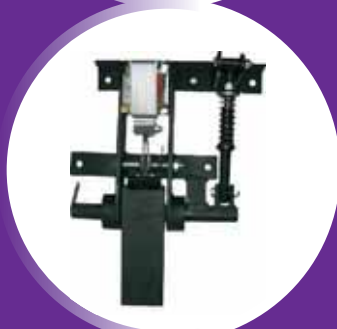

SPARE PARTS

KICKER KJP

www.jakar.pl

CODE

GOODS

KJP 001

ELECTRIC BOARD

KJP 002

DISPLAY

KJP 003

COIN MECH "WH"

KJP 004

FRONT PANEL "WH"

KJP 005

BUTTON 40mm

KJP 006

ARM FOR BALL

KJP 013

PARTIAL MECHANISM

KJP 013a

COMPLETE MECHANISM

KJP 014

ELECTROMAGNET

KJP 015

SCREW WITH TELESCOPE FOR MECHANISM

KJP 019

CABLE (linking display with bulbs - 10 bulbs 12+4 pin)

KJP 019a

CABLE (linking display with bulbs - 10 bulbs 8+12 pin)

KJP 020

CABLE (linking coin mech with electronic board)